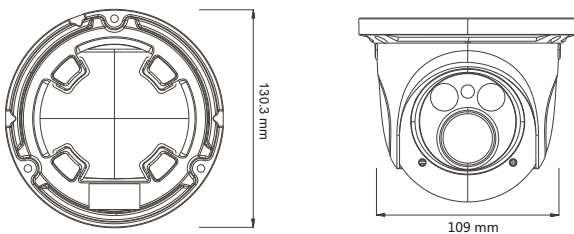

## Features

- 3MP ( 2048 x 1536 ) coding
- Max. resolution: 2048 x 1536
- ICR auto switch, true day / night
- 20 ~ 30m IR night view distance
- Third generation of dot matrix LED IR lights, small size, efficient heat dissipation, long lifespan
- 3D DNR, digital WDR
- ROI coding
- PoE power supply
- Support smart phone, iPad, remote monitoring
- Support P2P
- IP66 ingress protection
- Support three streams

## Dimensions