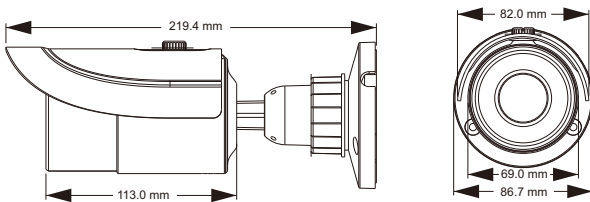

Dimensions

Available Accessories

Specifications

Specifications	Model	TD-9442S2
Camera		
Image Sensor		1 / 3 "CMOS
Image Size		2592 × 1520
Electronic Shutter		1 / 25 s ~ 1 / 100000 s
Iris Type		Fixed Iris
Min. Illumination		0.05 lux @F1.2,AGC ON; 0 lux with IR
Lens		3.3 ~ 12 mm @F1.4, horizontal field of view: 80° ~ 38°
Lens Mount		M12 and Φ14 optional
Day & Night		ICR
Wide Dynamic Range		120dB
Digital NR		2D / 3D DNR
Angle Adjustment		Any angle
Image		
Video Compression		H.265 / H.264 / MJPEG
H.265 Compression Standard		Main Profile @Leve4.1 High Tier
Resolution		4MP (2592×1520), 2K (2560×1440), 3MP (2304×1296), 3MP (2048×1536), 1080P (1920×1080), 720P (1280×720), D1, CIF, 480×240
Main Stream		60Hz : 4MP(1 ~ 20fps) / 2K(1 ~ 20fps) / 3MP(1 ~ 30fps) / 1080P(1 ~ 30fps) / 720P(1 ~ 30fps) 50Hz : 4MP(1 ~ 20fps) / 2K(1 ~ 20fps) / 3MP(1 ~ 25fps) / 1080P(1 ~ 25fps) / 720P(1 ~ 25fps)
Bit Rate		128 Kbps ~ 8 Mbps
Bit Rate Type		VBR / CBR
Quality		Five levels under VBR; Freely adjustable under CBR
Image Settings		ROI, Saturation, Brightness, Chroma, Contrast, Wide Dynamic, Sharpen, NR, Antiflicker, etc. adjustable through client software or web browser
ROI		Each ROI to be configured separately
Interfaces		
Network		RJ45
Functions		
Remote Monitoring		IE browsing, CMS remote control
Online Connection		Support simultaneous monitoring for up to 10 users; Support multi-stream real time transmission
Network Protocol		TCP / IP, UDP, DHCP, NTP, RTSP, PPPoE, DDNS, SMTP, FTP
Interface Protocol		ONVIF
Storage		Network remote storage
Smart Alarm		Motion alarm
Smart Analysis		Video exception, line crossing, intrusion, etc.
PoE		Yes
IR Distance		20 ~ 30 m
Ingress Protection		IP66
Others		
Power Supply		DC12V / PoE
Power Consumption		< 2.5W
IR Consumption ON		< 6W
Operating Environment		-20 °C ~ 50 °C, 10 % ~ 90 % relative humidity
Dimensions (mm)		Φ 87 × 219
Weight (net)		595g
Installation		Wall mounting, pendent mounting

Available Model

Available Model	TD-9442S2 (D / PE / IR2)
	TD-9442S2 (D / FZ / PE / IR2)
	TD-9442S2 (D / AZ / PE / IR2)