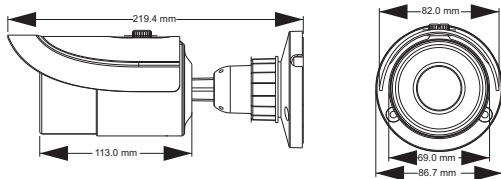

### Features

- 2MP ( 1920 x 1080 ) full real time coding
- Max. resolution:1920 x 1080
- ICR auto switch, true day / night
- 20 ~ 30m IR night view distance
- 3D DNR, digital WDR, ROI coding
- PoE power supply
- Support smart phone, iPad, remote monitoring
- IP66 ingress protection
- Support dual streams

### Dimensions